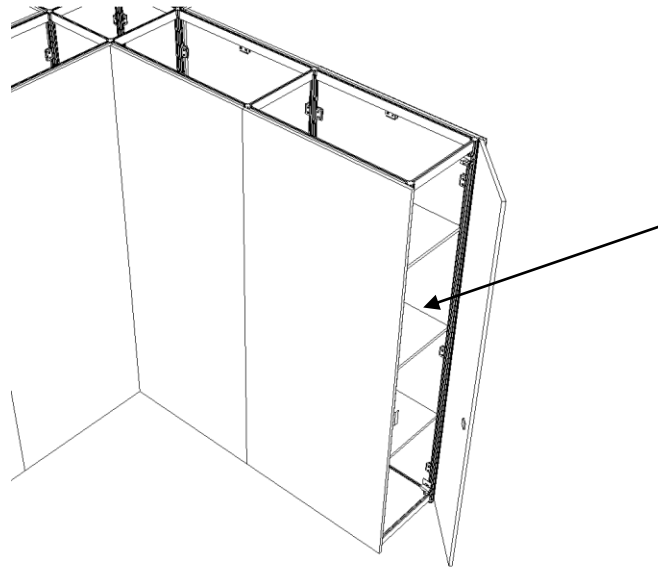

Triple socket

including installation at the exhibition stand
under the carpet

Rental price 35,00€

(Please note that one socket in the corner is included per package, unless otherwise desired.)

Bar stool "Lifestyle" white

Shelf mounted in storage area

- 4 compartments
- Rental price 90,00 €

(if the shelf is not ordered, the space between the walls is just a small storage area)

Wall coat hook

- assembly in the storage area
- Rental price 25,00 €